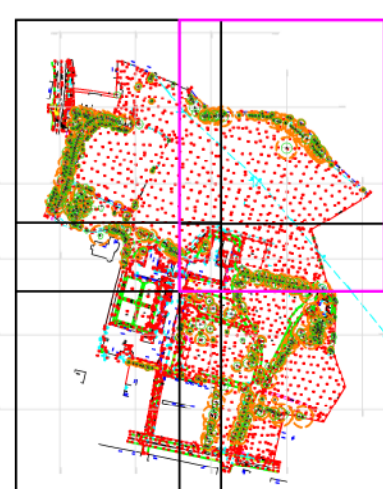

This Drawing Must Be Read in Conjunction with the Associated Arboricultural Report

This Drawing is Copyright - © The Tree File Ltd 2021

Clonliffe Tree Constraints Plan NE 1/1 Scale 1:500 @ A1

This is a colour coded drawing that will be difficult or impossible to interpret if reproduced in black and white

Ashgrove House
26 Foxrock Park
Dublin 18

Mob. 086-3819011
e-mail - thetreefile@eircom.net

-  Category "A" Trees (Green Button)
-  Category "B" Trees (Blue Button)
-  Category "C" Trees (Gray Button)
-  Category "U" Trees (Red Button)

Client: CWTC Multi Family ICAV acting on behalf of its sub-fund DBTR DR1 Fund
Scale: 1:500 Date: April 2021
Project: Tree survey, Holy Cross College, Clonliffe Road, Dublin 3 and Drumcondra Road Lower, Drumcondra, Dublin 9
Description: Tree Constraints Plan
Drawing Title: Clonliffe Tree Constraints Plan NE