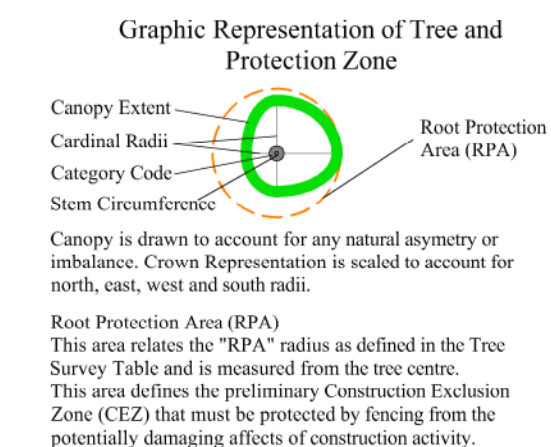

This Drawing Must Be Read in Conjunction with the Associated Arboricultural Report

This Drawing is Copyright - © The Tree File Ltd 2021

Clonliffe Tree Constraints Plan NE 1/1 Scale 1:500 @ A1

This is a colour coded drawing that will be difficult or impossible to interpret if reproduced in black and white

Ashgrove House
26 Foxrock Park
Dublin 18

Mob. 086-3819011
e-mail - thetreefile@eircom.net

-  Category "A" Trees (Green Button)
-  Category "B" Trees (Blue Button)
-  Category "C" Trees (Gray Button)
-  Category "U" Trees (Red Button)